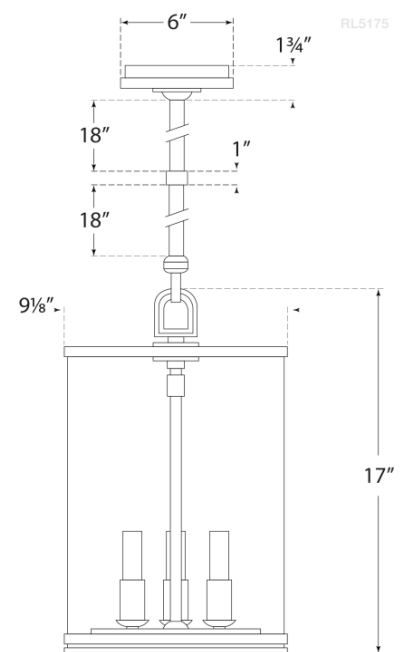

Discover a variety of options on [RalphLauren.com/Home](https://www.RalphLauren.com/Home)

Modern Small Lantern

Bronze

- Socket: 3 - E12 Candelabra
- Wattage: 3 - 60 C11
- Weight: 13 Pounds
- Min. Custom Height: 23"
- Fixture Height: 17"
- Note: Custom Height Available

Measurements

RL 5175BZ

9"W x 55.25"H x 6" Round Canopy | 22.8W x 140.3H x 15.2 CM

RALPH LAUREN