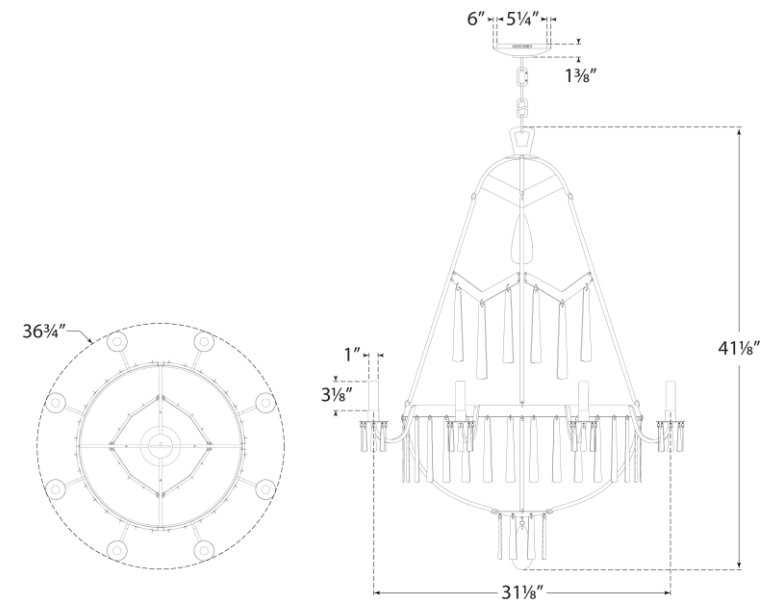

## Natalie Large Chandelier

Item # RL 5630NB

Designer: Ralph Lauren

Height: 46.75"

Width: 36.75"

Canopy: 6" Round

Finishes: NB, PN

Socket: 8 - E12 Candelabra

Wattage: 8 - 60 C11

Weight: 25 Pounds