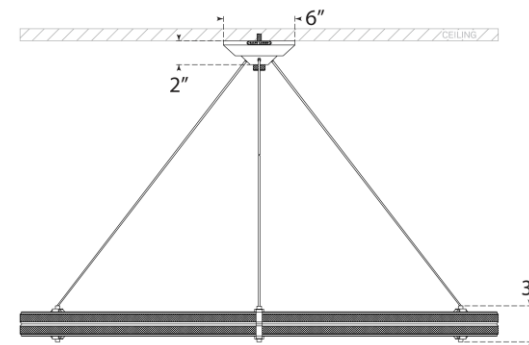

## Paxton 40" Ring Chandelier

Item # RL 5672PN

Designer: Ralph Lauren

Height: 20" - 123"

Width: 40"

Canopy: 6.75" Round

Finishes: NB, PN

Socket: Dedicated LED

Wattage: 85w (6800lm)

Weight: 33 Pounds

Front View

Bottom View